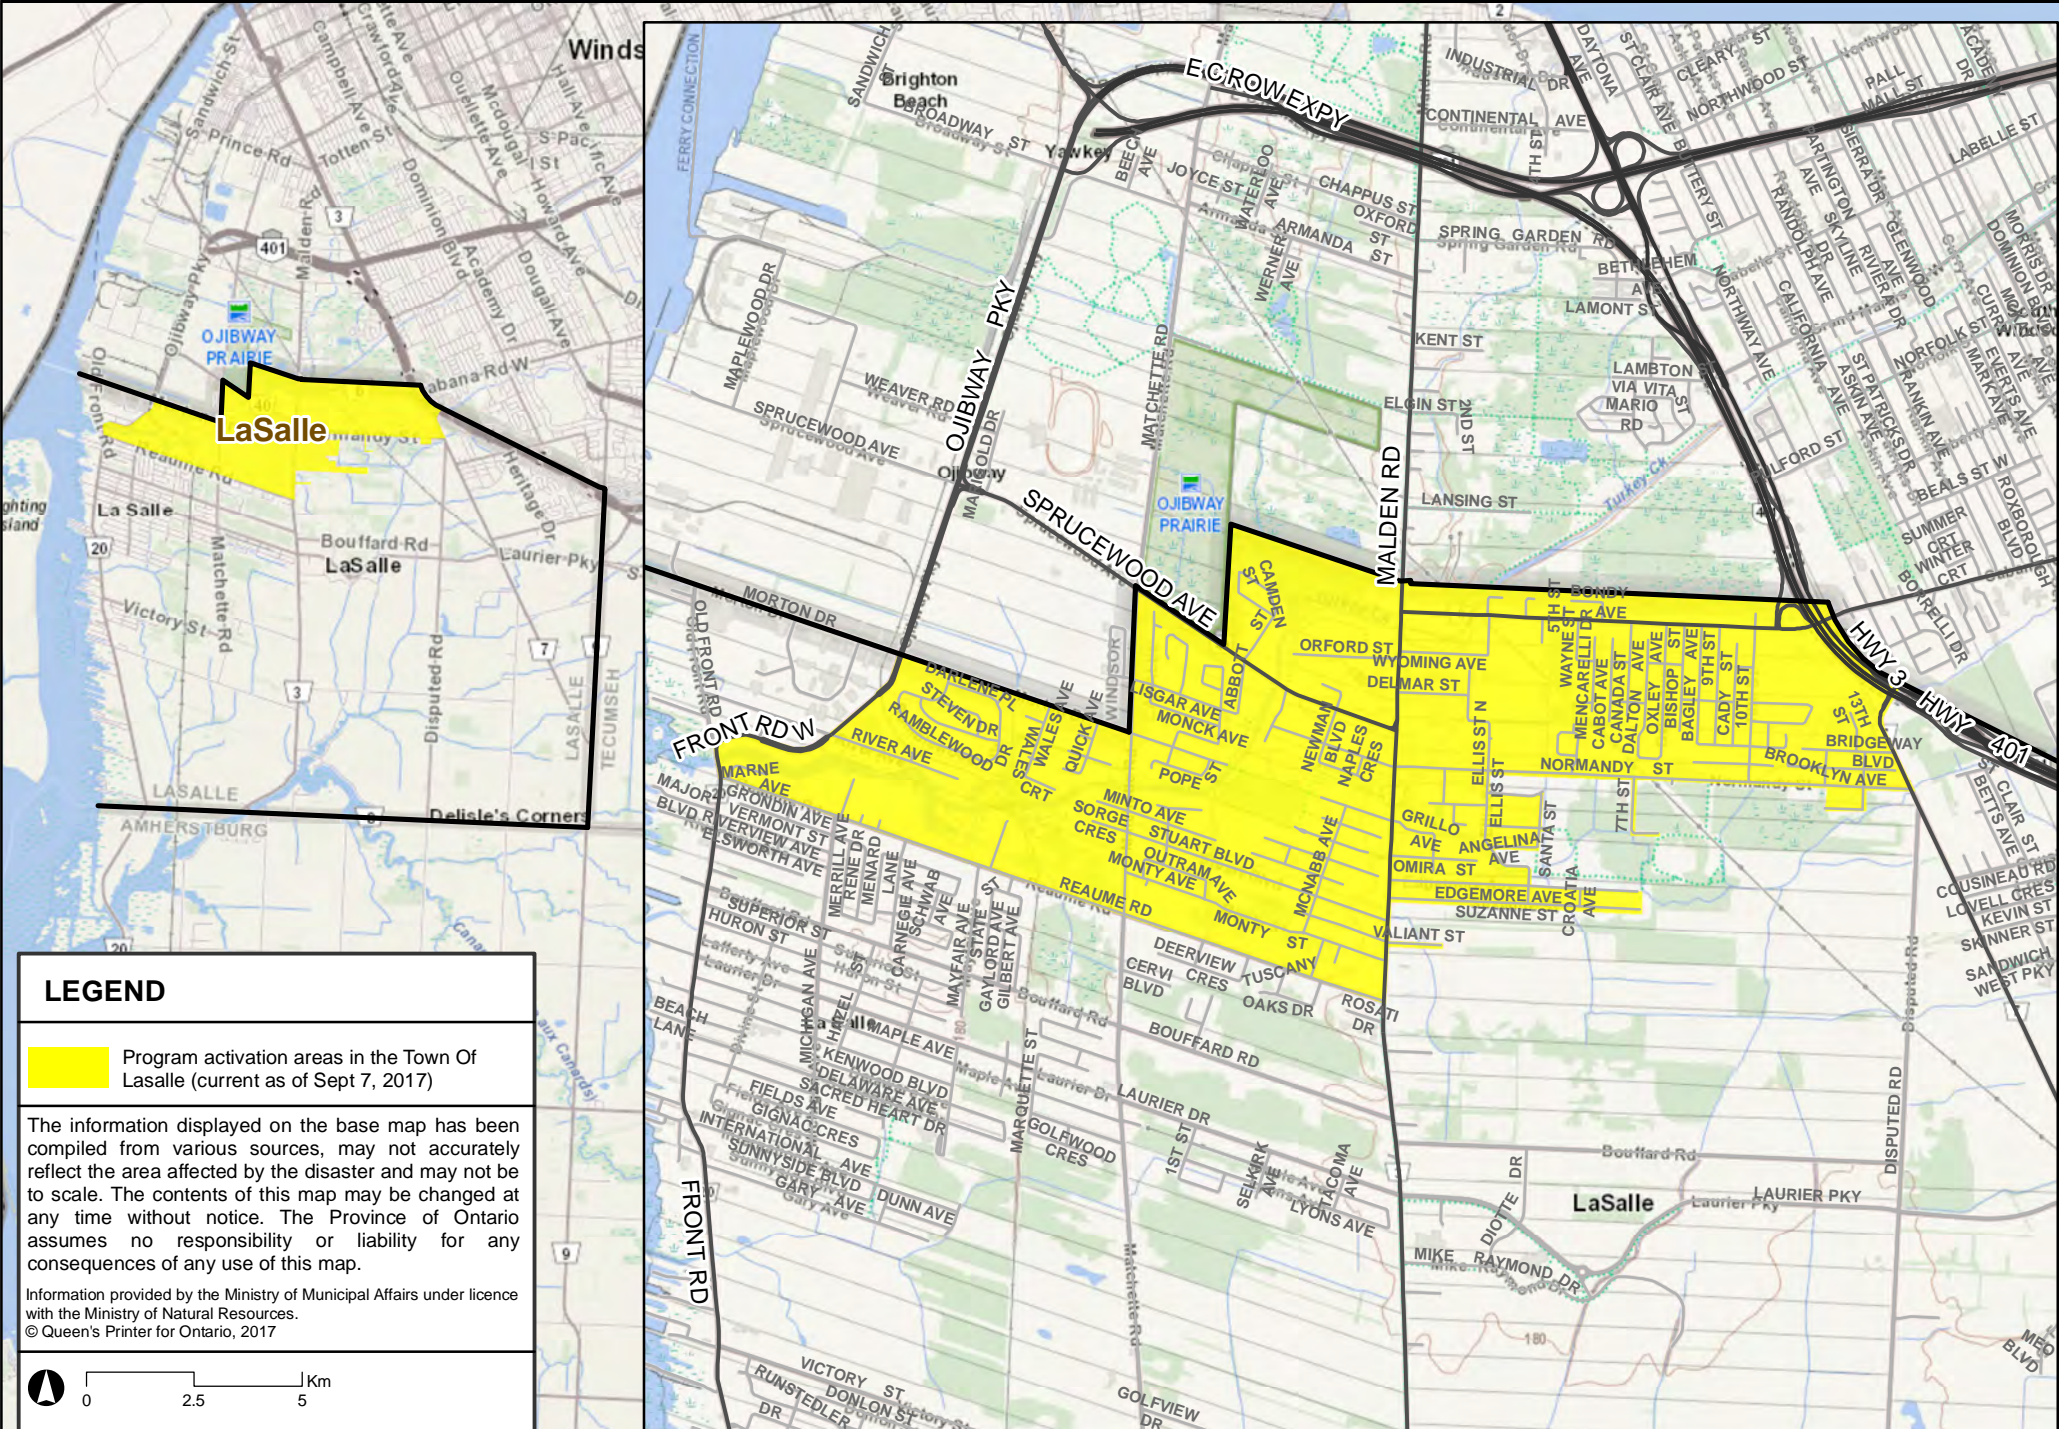

# County of Essex Flood Activation Area (Town of LaSalle)

## LEGEND

Program activation areas in the Town Of LaSalle (current as of Sept 7, 2017)

The information displayed on the base map has been compiled from various sources, may not accurately reflect the area affected by the disaster and may not be to scale. The contents of this map may be changed at any time without notice. The Province of Ontario assumes no responsibility or liability for any consequences of any use of this map.