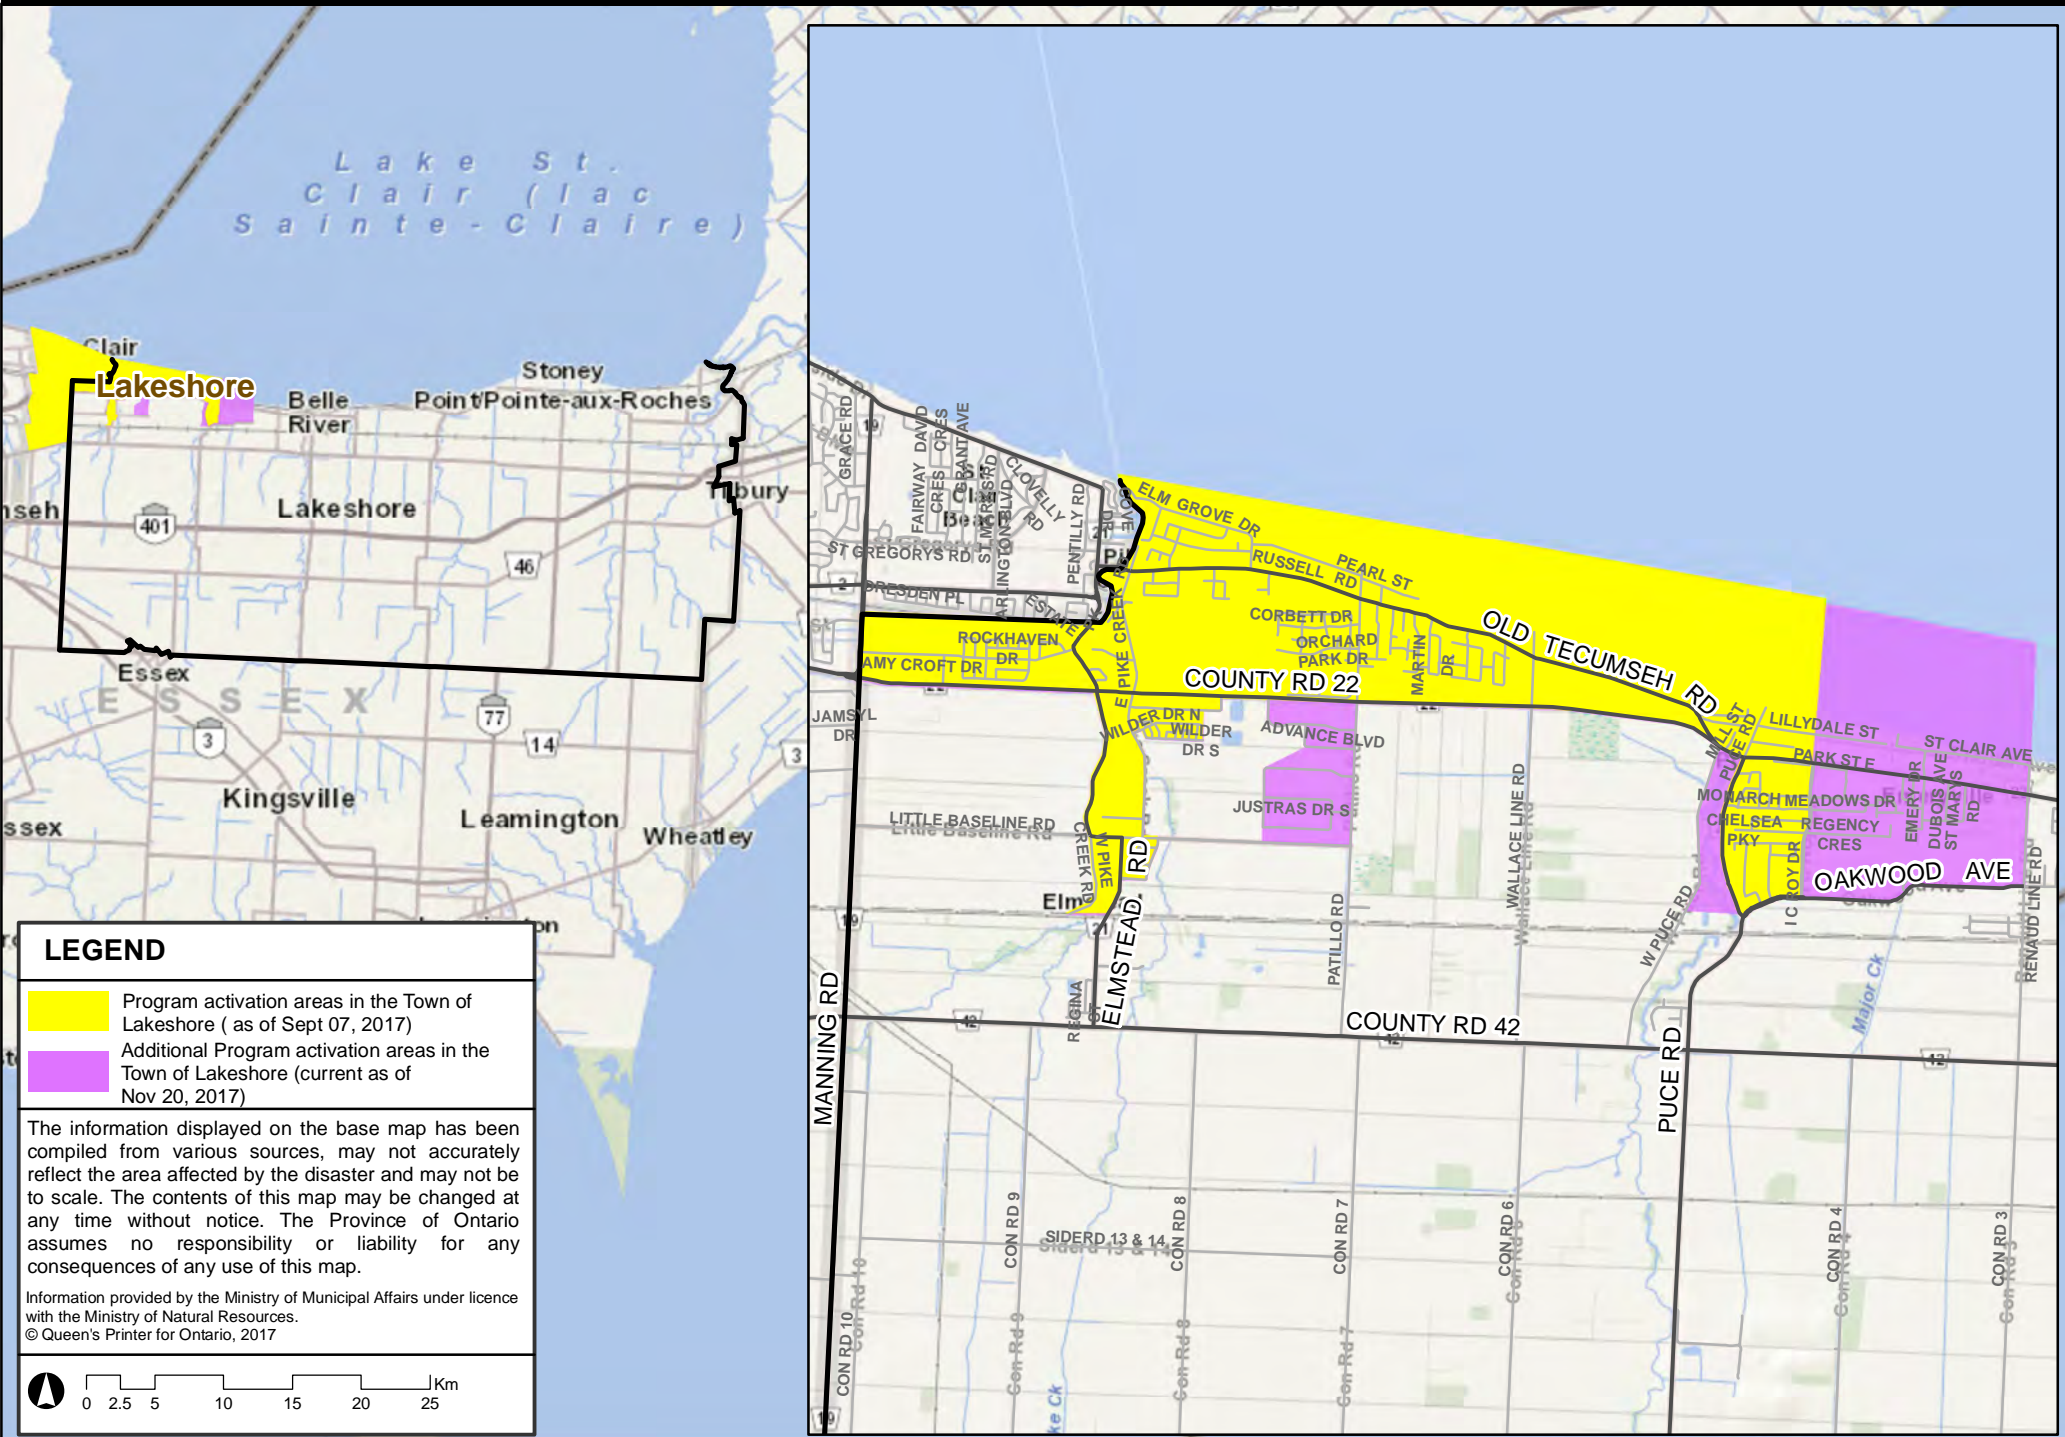

# County of Essex Flood Activation Area (Town of Lakeshore)

## LEGEND

- Program activation areas in the Town of Lakeshore ( as of Sept 07, 2017)
- Additional Program activation areas in the Town of Lakeshore (current as of Nov 20, 2017)

The information displayed on the base map has been compiled from various sources, may not accurately reflect the area affected by the disaster and may not be to scale. The contents of this map may be changed at any time without notice. The Province of Ontario assumes no responsibility or liability for any consequences of any use of this map.