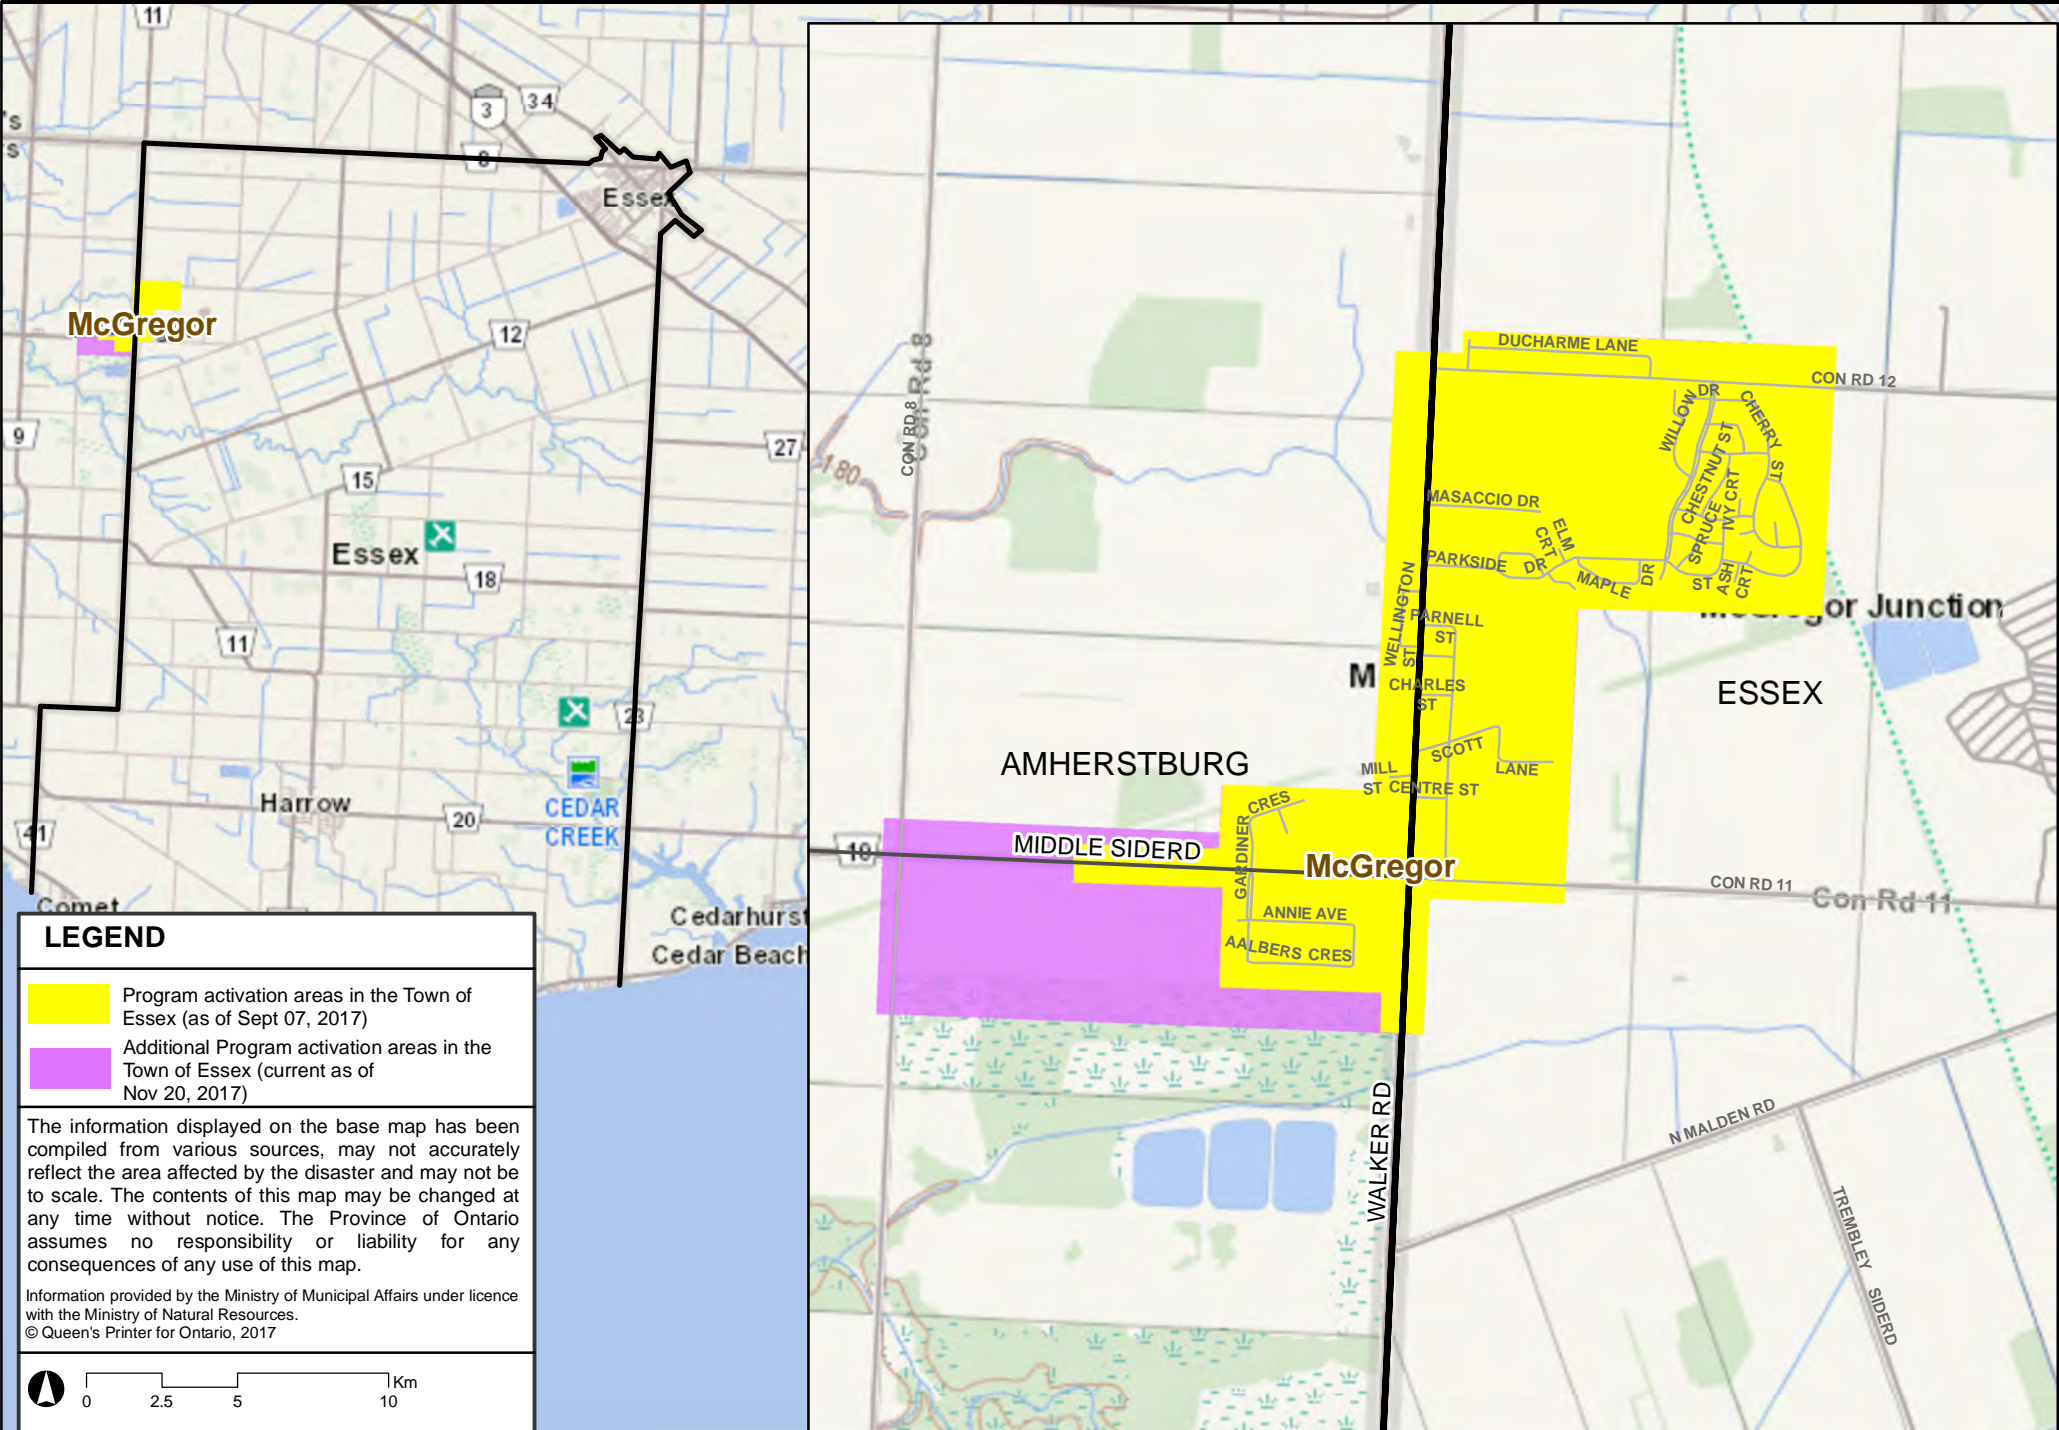

County of Essex Flood Activation Area (Town of Essex)

LEGEND

- Program activation areas in the Town of Essex (as of Sept 07, 2017)
- Additional Program activation areas in the Town of Essex (current as of Nov 20, 2017)

The information displayed on the base map has been compiled from various sources, may not accurately reflect the area affected by the disaster and may not be to scale. The contents of this map may be changed at any time without notice. The Province of Ontario assumes no responsibility or liability for any consequences of any use of this map.