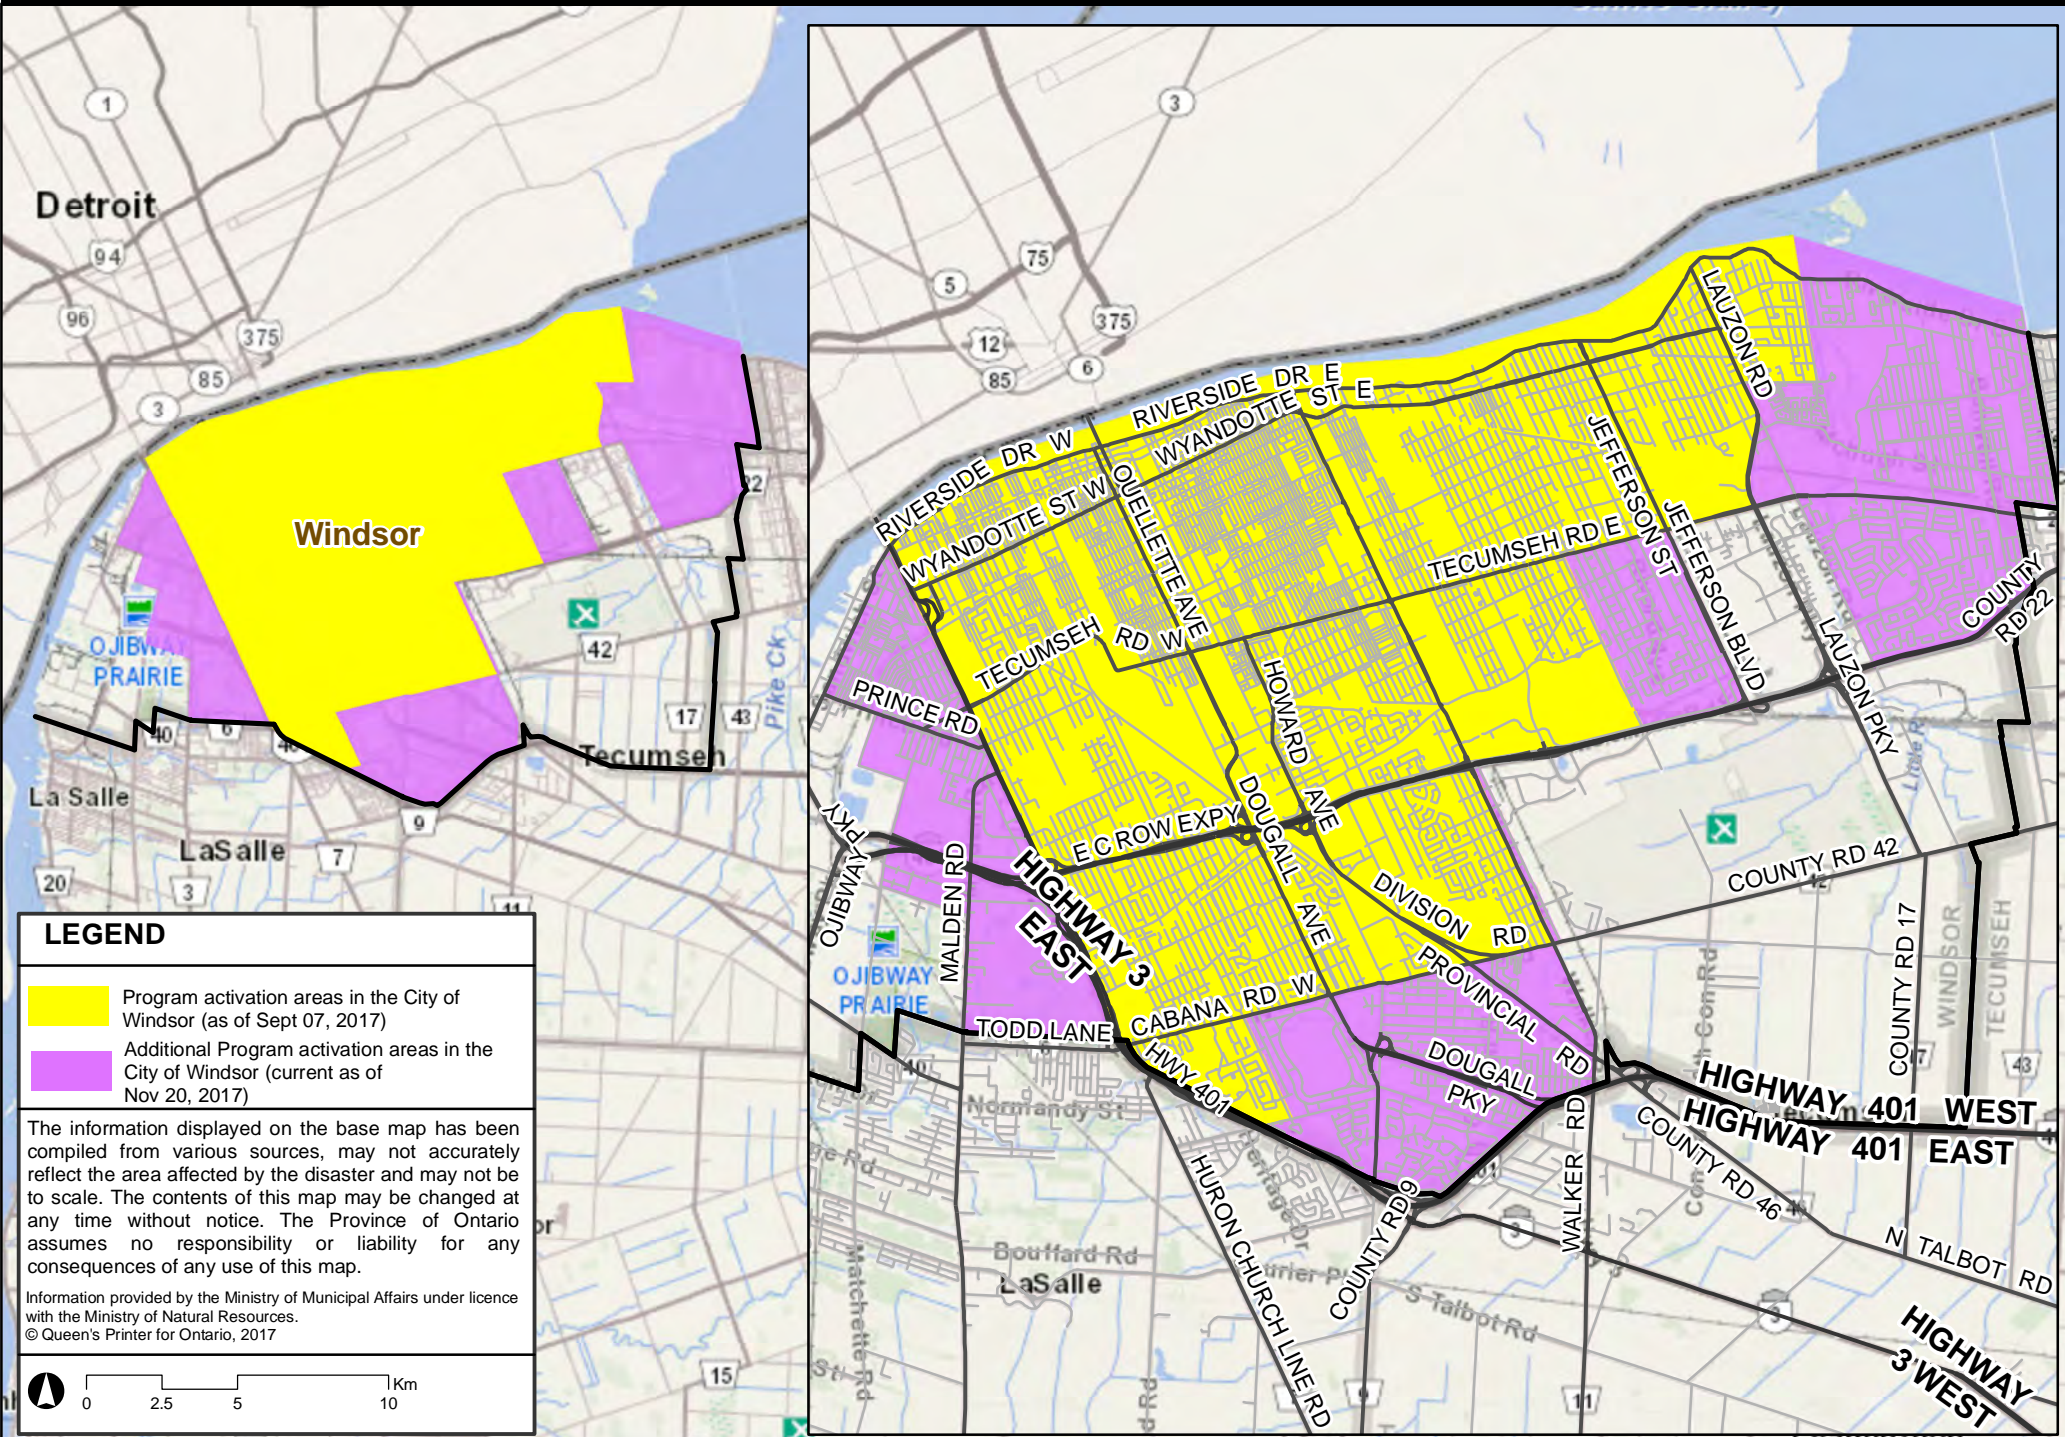

County of Essex Flood Activation Area (City of Windsor)

LEGEND

- Program activation areas in the City of Windsor (as of Sept 07, 2017)
- Additional Program activation areas in the City of Windsor (current as of Nov 20, 2017)

The information displayed on the base map has been compiled from various sources, may not accurately reflect the area affected by the disaster and may not be to scale. The contents of this map may be changed at any time without notice. The Province of Ontario assumes no responsibility or liability for any consequences of any use of this map.